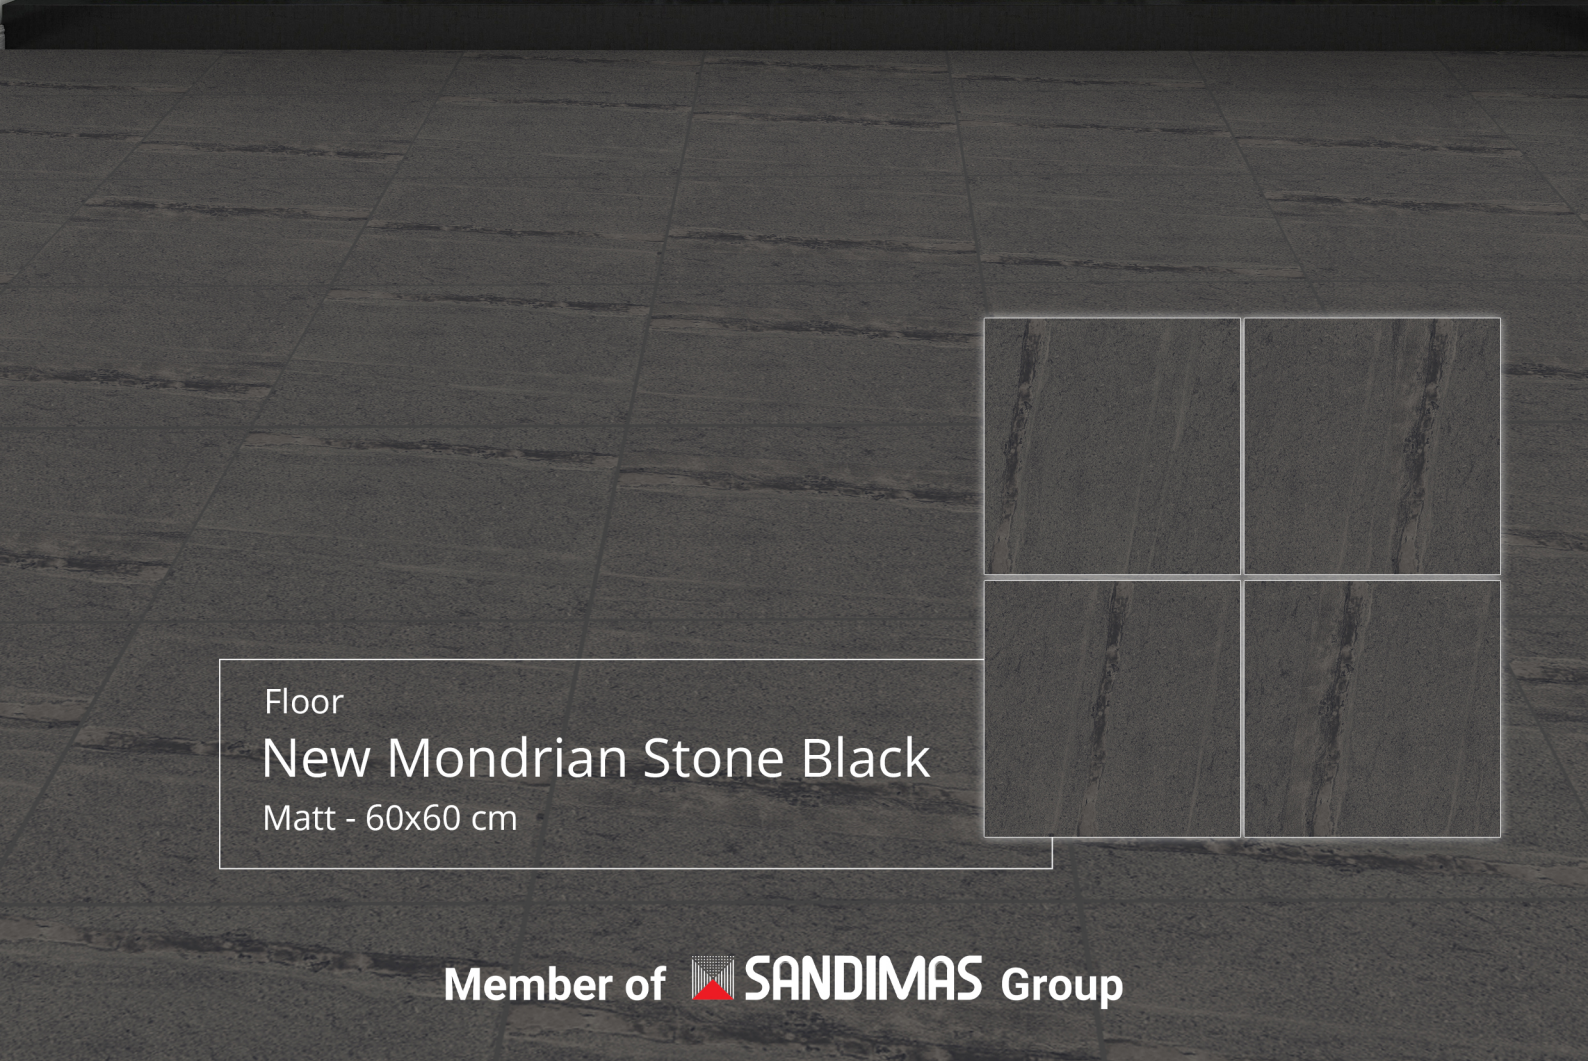

Floor

New Mondrian Stone Light Grey

Matt - 60x60 cm

Member of  **SANDIMAS** Group

PASADENA
Glazed Tile

Floor
New Mondrian Stone Black
Matt - 60x60 cm

PASADENA
Glazed Tile

Floor

New Terra White

Matt - 60x60 cm

Member of  **SANDIMAS** Group

PASADENA
Glazed Tile

Floor
New Terra Beige
Matt - 60x60 cm

Member of  **SANDIMAS** Group

PASADENA
Glazed Tile

Floor